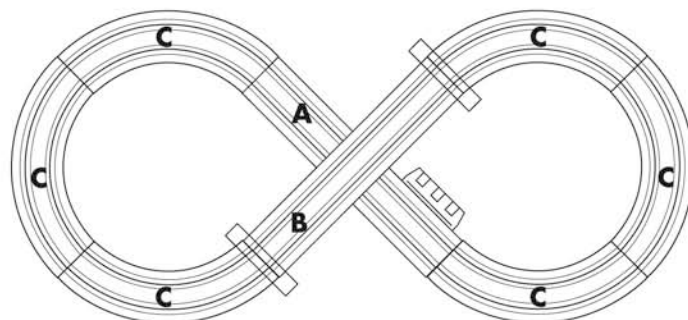

FIREBALL CHALLENGE

LAYOUT SHEET

1 x 15" Terminal Track

1 x 15" Straight Track

6 x 9" 1/4 Radius Curve

2 x Small Bridge Supports

6 x Crash Barriers (Guard Rails)

1 x 240v Power Pack*

2 x Hand Controls

2 x Lighted Turbo Cars

(Track Cleaning Pad, 2 Pick-Up Shoes and 2 Springs also Included.)

Track Layout

Using the track included, the following 2 track layouts can be built.

The Figure 8 Fireball Challenge Track