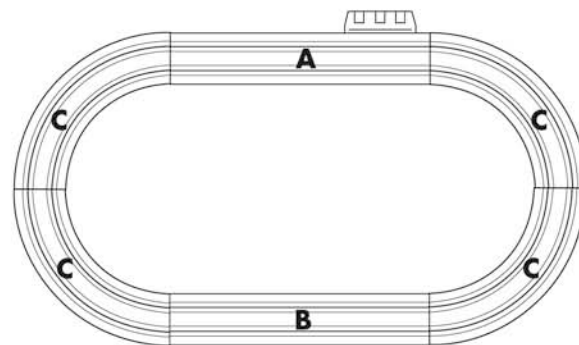

The Oval Track

Alternative Track Layout

Here are some alternative layouts you can build with additional track available at your toy or hobby dealer.