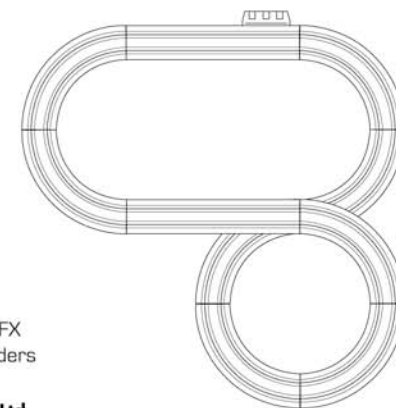

For more track layouts, accessories and a complete list of all the cars, obtain your free AFX catalogue from Toy Traders (Sales) Pty Ltd.

Toy Traders (Sales) Pty Ltd
PO Box 232 Lidcombe
NSW 2141 Australia

Ages 8 and up No 5552

TOMY®

Limited Lifetime Warranty

*If the external flexible cable of the transformer is damaged, it shall be repaired or replaced by the manufacturer or his service agent or a similar qualified person in order to avoid a hazard